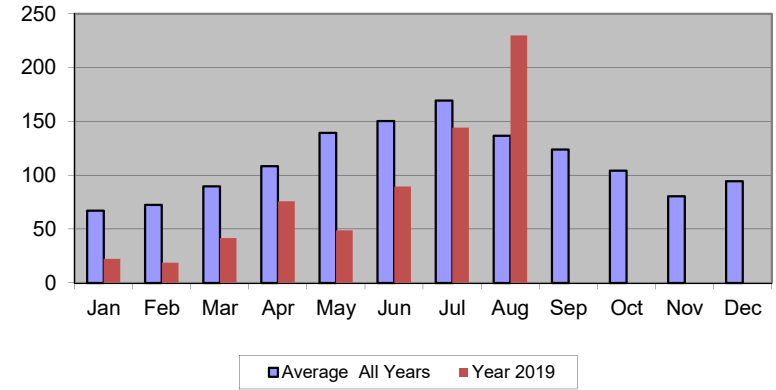

Cumulative Monthly Rainfall

Monthly Rainfall (mm)

Yearly Rainfall (mm)

Chart Updated 31 August 2019