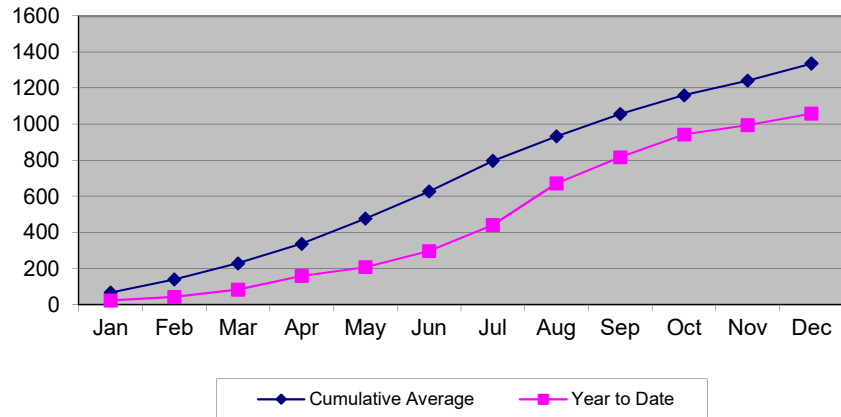

Cumulative Monthly Rainfall

Monthly Rainfall (mm)

Yearly Rainfall (mm)

Chart Updated 31 December 2019