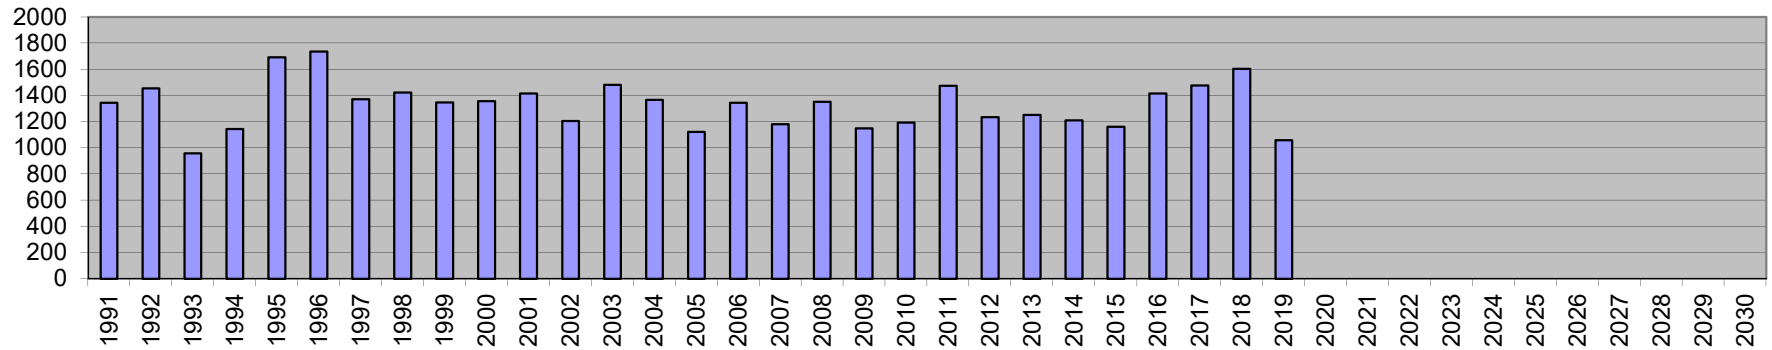

Cumulative Monthly Rainfall

Monthly Rainfall (mm)

Yearly Rainfall (mm)

Chart Updated 31 December 2019