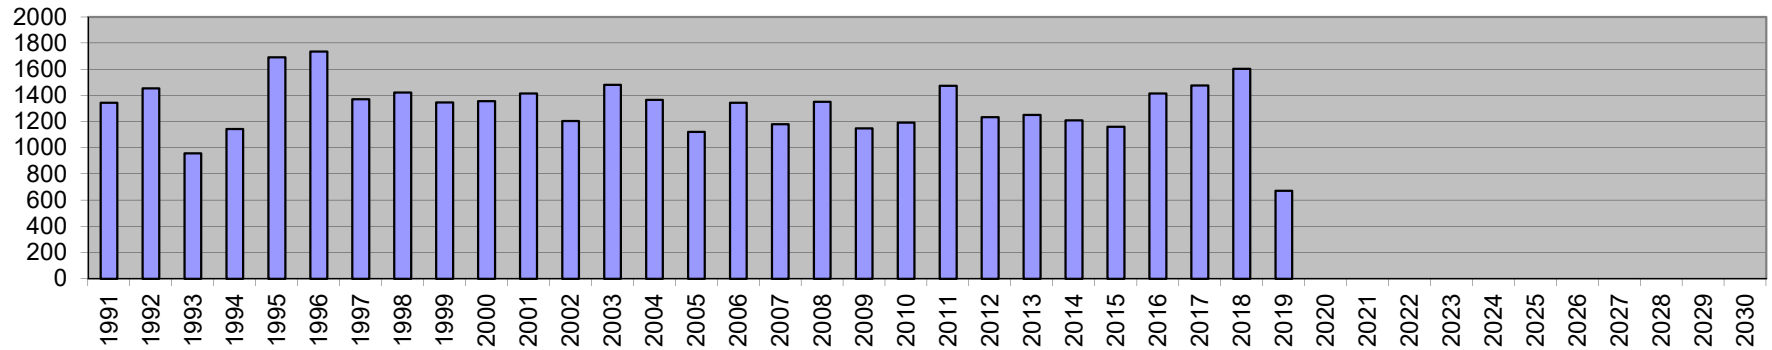

Cumulative Monthly Rainfall

Monthly Rainfall (mm)

Yearly Rainfall (mm)

Chart Updated 31 August 2019