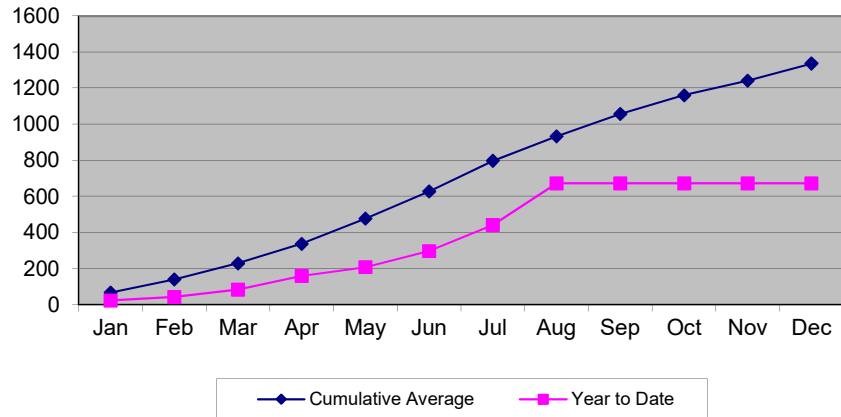

Cumulative Monthly Rainfall

Monthly Rainfall (mm)

Yearly Rainfall (mm)

Chart Updated 31 August 2019