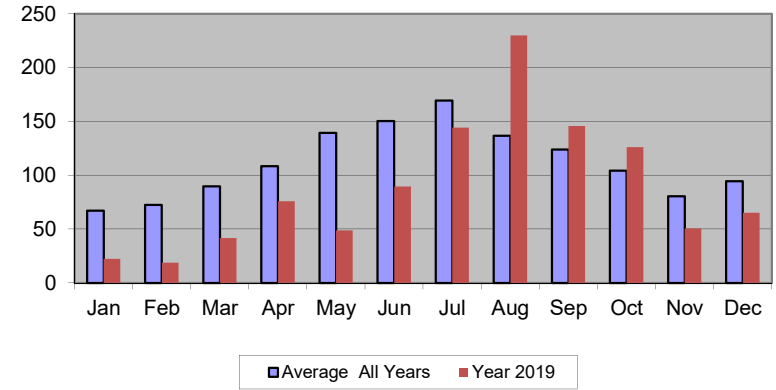

Cumulative Monthly Rainfall

Monthly Rainfall (mm)

Yearly Rainfall (mm)

Chart Updated 31 December 2019